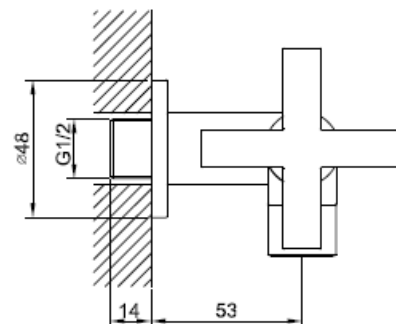

Brand : CAE, China
Name : Double tap cross handle
Item Code : 91.2984C
Color / Finish: Chrome Plated
Dimensions : 171 x 73 mm

Product info:
• Double tap cross handle

Flushing of pipe must be done before fittings are installed. Failure to do so voids the warranty.
Follow cleaning instructions and avoid using any harmful chemicals.
All information is for reference only. Installation shall always be based on the specs provided with actual delivered items.
For more info, visit www.sanitecph.com