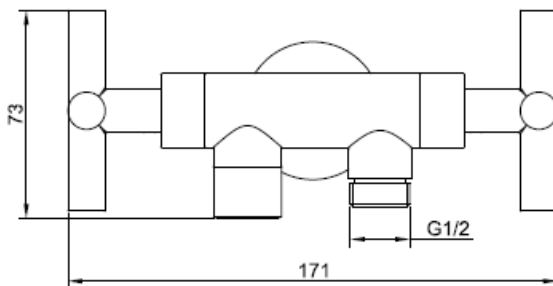

Brand : CAE, China
Name : Double tap cross handle
Item Code : 91.2984C
Color / Finish: Chrome Plated
Dimensions : 171 x 73 mm

Product info:
• Double tap cross handle

Flushing of pipe must be done before fittings are installed. Failure to do so voids the warranty.
Follow cleaning instructions and avoid using any harmful chemicals.
All information is for reference only. Installation shall always be based on the specs provided with actual delivered items.
For more info, visit www.sanitecph.com